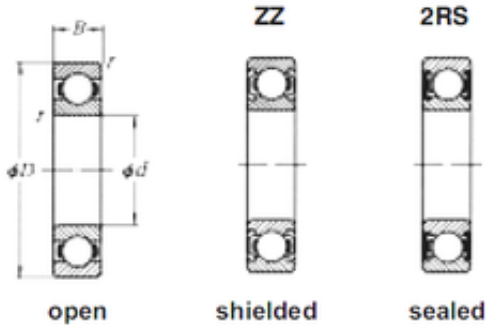

BEARING USA CORP.

OWB Thumb-Break Leather Belt Holster Fits TAURUS 605 POLY PROTECTOR

Bearing No. 605

Size	5x14x5 mm
Bore Diameter	5 mm
Outer Diameter	14 mm
Width	5 mm
d	5 mm
D	14 mm
B	5 mm
C	5 mm

605 Bearing 2D drawings and 3D CAD models