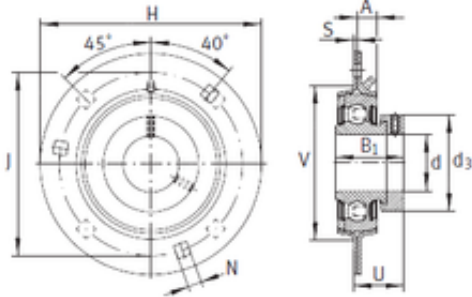

BEARING USA CORP.

7207C Angular Contact Ball Bearing 35x72x17mm

Bearing No. GRA40

Bore Diameter	40 mm
d	40 mm
V	90 mm
U	36,2 mm
d3	58 mm
A	10,3 mm
B1	43,8 mm
H	147,5 mm
J	119 mm
N	13,5 mm
S	3,5 mm
Category	Bearings
Inventory	0.0
Manufacturer Name	SCHAEFFLER GROUP
Minimum Buy Quantity	N/A
Weight / Kilogram	1.36
Product Group	M06110

GRA40 Bearing 2D drawings and 3D CAD models