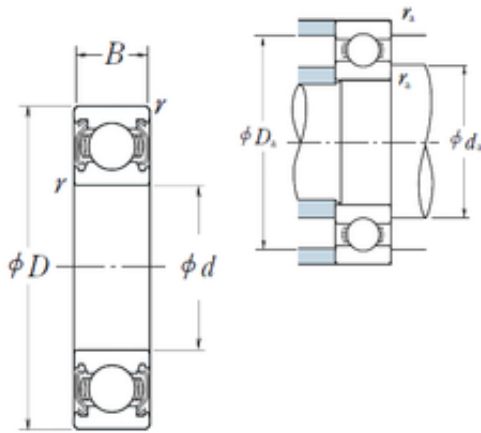

BEARING USA CORP.

10 mm x 30 mm x 9 mm F-575925.01.TR1-H75
Tapered Roller Bearing 45.98x74.97x14/18mm

Bearing No. 6200ZZ

6200ZZ Bearing 2D drawings and 3D CAD models

Size	10x30x9 mm
Bore Diameter	10 mm
Outer Diameter	30 mm
Width	9 mm
d	10 mm
D	30 mm
B	9 mm
C	9 mm
r min.	0,6 mm
da min.	14 mm
da max	16 mm
Da max.	26 mm
ra max.	0,6 mm
Weight	0,032 Kg
Basic dynamic load rating (C)	5,1 kN
Basic static load rating (C0)	2,39 kN
(Grease) Lubrication Speed	24 000 r/min
Category	Single Row Ball Bearings
Inventory	0.0
Manufacturer Name	NSK
Minimum Buy Quantity	N/A
Weight / Kilogram	0.03
EAN	0029176013621
Product Group	B00308
Enclosure	2 Metal Shields

BEARING USA CORP.

Precision Class	ABEC 1 ISO P0
Maximum Capacity / Filling Slot	No
Rolling Element	Ball Bearing
Snap Ring	No
Internal Special Features	No
Cage Material	Steel
Internal Clearance	C0-Medium
Inch - Metric	Metric
Long Description	10MM Bore; 30MM Outside Diameter; 9MM Outer Race Diameter; 2 Metal Shields; Ball Bearing; ABEC 1 ISO P0; No Filling Slot; No Snap Ring; No Internal Special Features
Category	Single Row Ball Bearing
UNSPSC	31171504
Harmonized Tariff Code	8482.10.50.68
Noun	Bearing
Keyword String	Ball
Manufacturer URL	http://www.nskamericas.com
Manufacturer Item Number	6200ZZ
Weight / LBS	0.07
Bore	0.394 Inch 10 Millimeter
Outside Diameter	1.181 Inch 30 Millimeter
Outer Race Width	0.354 Inch 9 Millimeter
bore diameter:	10 mm
static load capacity:	2390 N
outside diameter:	30 mm
precision rating:	Not Rated
overall width:	9 mm
finish/coating:	Uncoated
bore type:	Round