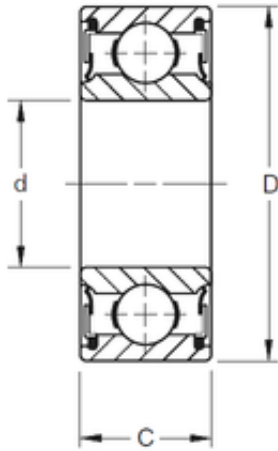

BEARING USA CORP.

17 mm x 35 mm x 10 mm 51708ZH/YA Thrust
Ball Bearing 40x67x14.5mm

Bearing No. 9103PP

Size	17x35x10 mm
Bore Diameter	17 mm
Outer Diameter	35 mm
Width	10 mm
d	17 mm
D	35 mm
B	10 mm
C	10 mm
Weight	0,041 Kg
Basic dynamic load rating (C)	6,8 kN

9103PP Bearing 2D drawings and 3D CAD models