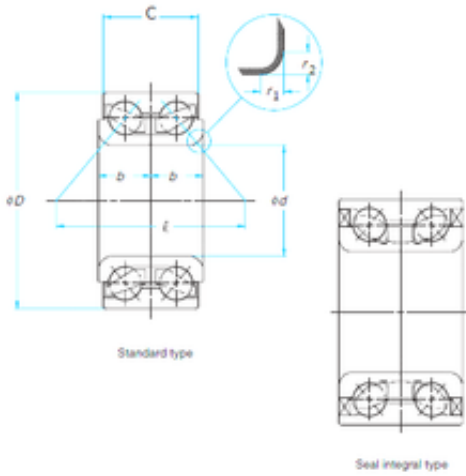

BEARING USA CORP.

39 mm x 72 mm x 37 mm RABRB20/52-XL-FA164 Insert Ball Bearing With Rubber Interliner 20x52.3x32.3mm

Bearing No. 510056

Size	39x72x37 mm
Bore Diameter	39 mm
Outer Diameter	72 mm
Width	37 mm
d	39 mm
D	72 mm
B	37 mm
C	37 mm
Weight	0,62 Kg

510056 Bearing 2D drawings and 3D CAD models