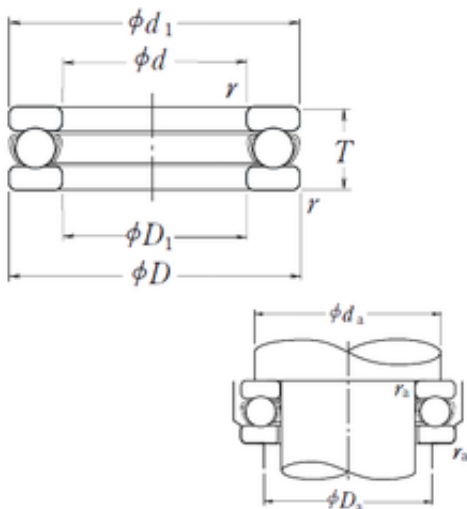

BEARING USA CORP.

KGX075 Super Thin Section Ball Bearing 190.5x241.3x25.4mm

Bearing No. 51105

Size	25x42x11 mm
Bore Diameter	25 mm
Outer Diameter	42 mm
Width	11 mm
d	25 mm
D	42 mm
T	11 mm
d1	42 mm
r min.	0,6 mm
D1	26 mm
da min.	35 mm
Da max.	32 mm
ra max.	0,6 mm
Weight	0,056 Kg
Basic dynamic load rating (C)	19,7 kN
Basic static load rating (C0)	37 kN
(Grease) Lubrication Speed	4800 r/min
Category	Thrust Ball Bearing
Inventory	0.0
Manufacturer Name	NSK
Minimum Buy Quantity	N/A
Weight / Kilogram	0.05
EAN	0029176026409
Product Group	B00308
Rolling Element	Ball Bearing

51105 Bearing 2D drawings and 3D CAD models

BEARING USA CORP.

Thrust Bearing	Yes
Single or Double Direction	Single Direction
Banded	No
Cage Material	Steel
Precision Class	Non-Precision
Component Description	Roller Assembly Plus Raceways
Other Features	Single Row With Flat Seat
Long Description	25MM Bore 1; 26MM Bore 2; 42MM Outside Diameter; 11MM Height; Ball Bearing; Single Direction; Not Banded; Steel Cage; Non-Precision
Inch - Metric	Metric
Category	Thrust Ball Bearings
UNSPSC	31171552
Harmonized Tariff Code	8482.10.50.08
Noun	Bearing
Keyword String	Ball Thrust
Manufacturer URL	http://www.nskamericas.com
Manufacturer Item Number	51105
Weight / LBS	0.12346
Overall Height with Aligning Washer	0 Inch 0 Millimeter
Bore 2	1.024 Inch 26 Millimeter
Height	0.433 Inch 11 Millimeter
Outside Diameter	1.654 Inch 42 Millimeter
Bore 1	0.984 Inch 25 Millimeter
bore diameter:	25 mm
static load capacity:	3800 kg
outside diameter:	42 mm
dynamic load capacity:	2010 kg
overall width:	11 mm